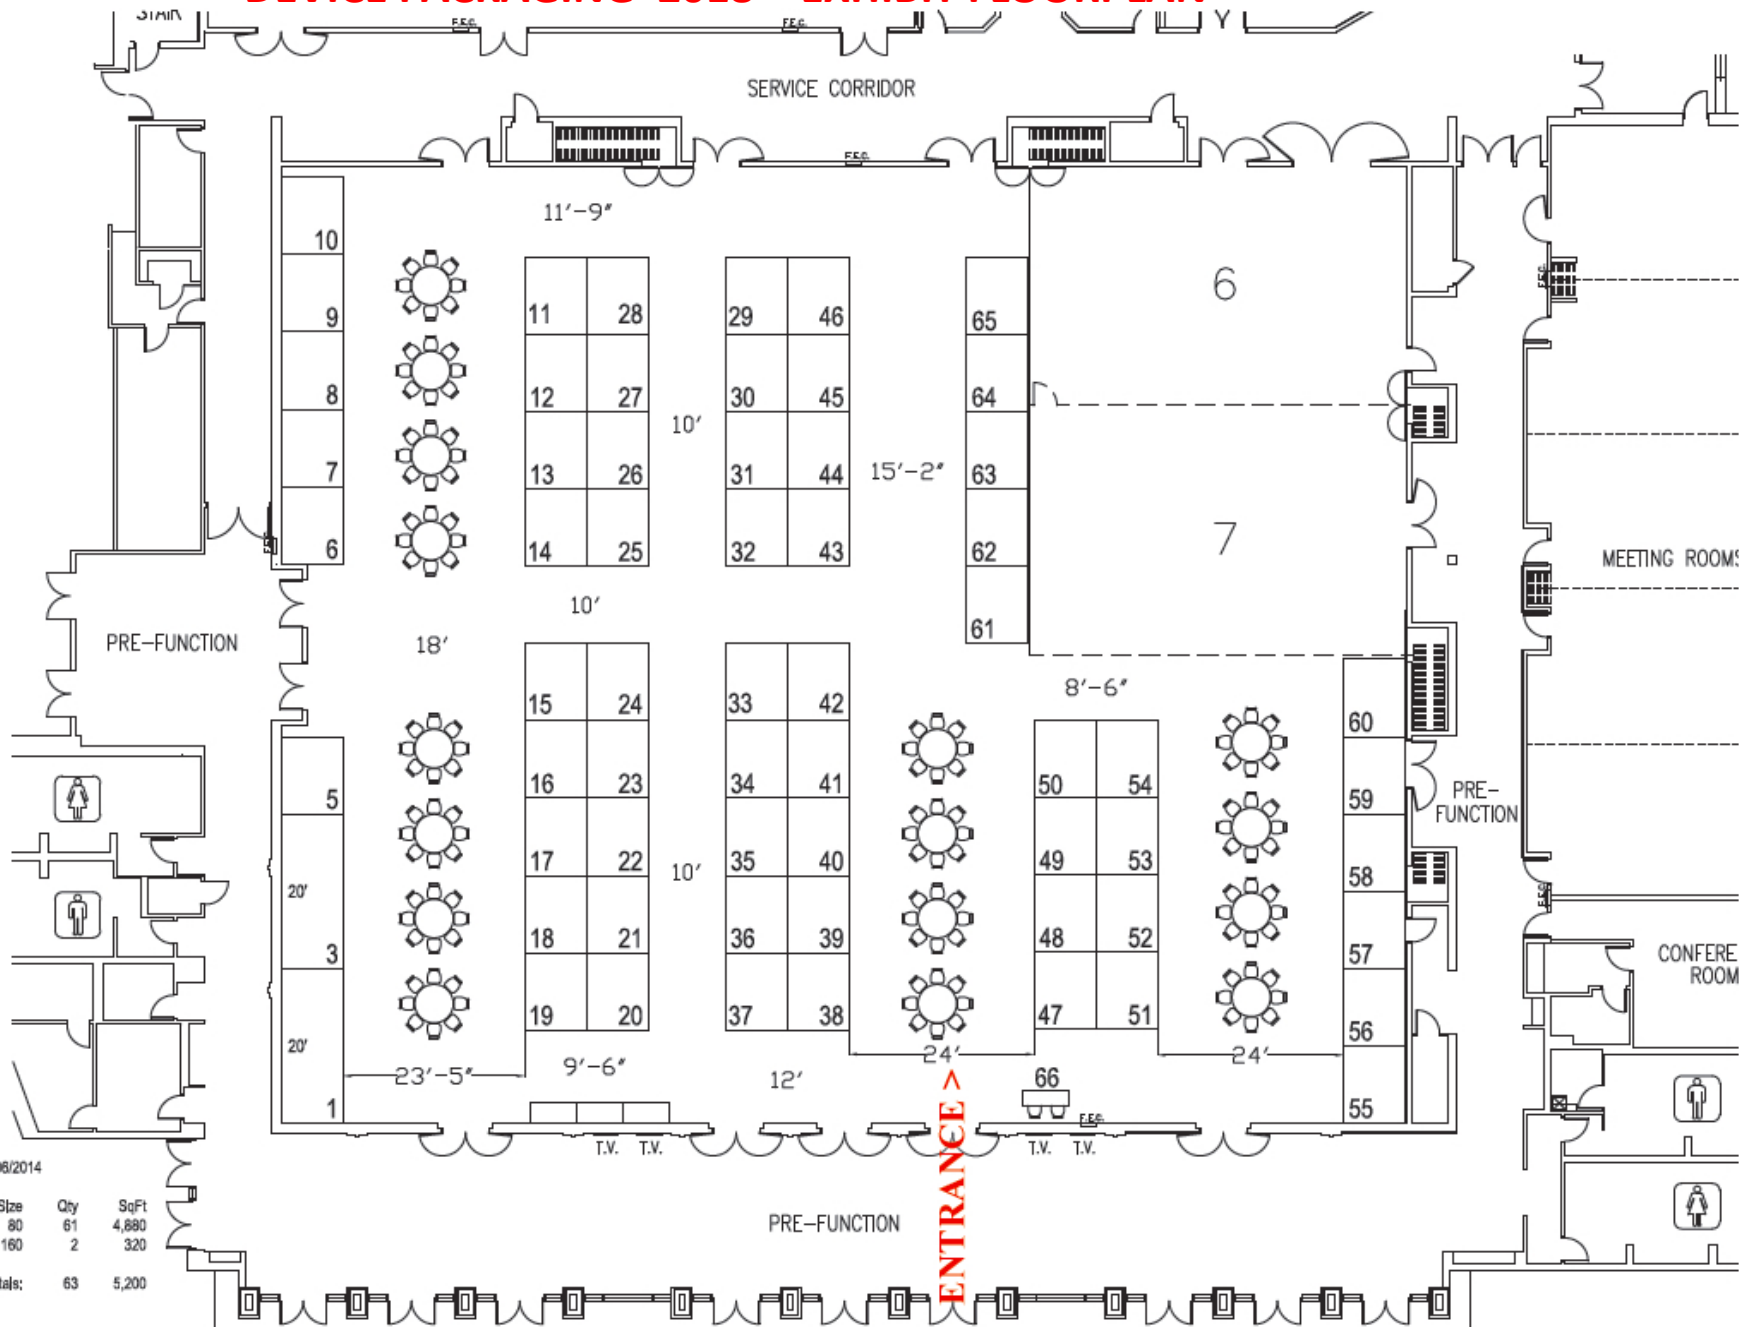

# DEVICE PACKAGING 2018 – EXHIBIT FLOORPLAN

Inventory as of 02/08/2014

Dimension	Size	Qty	SqFt
8'x10'	80	61	4,880
8'x20'	160	2	320
<b>Totals:</b>		<b>63</b>	<b>5,200</b>