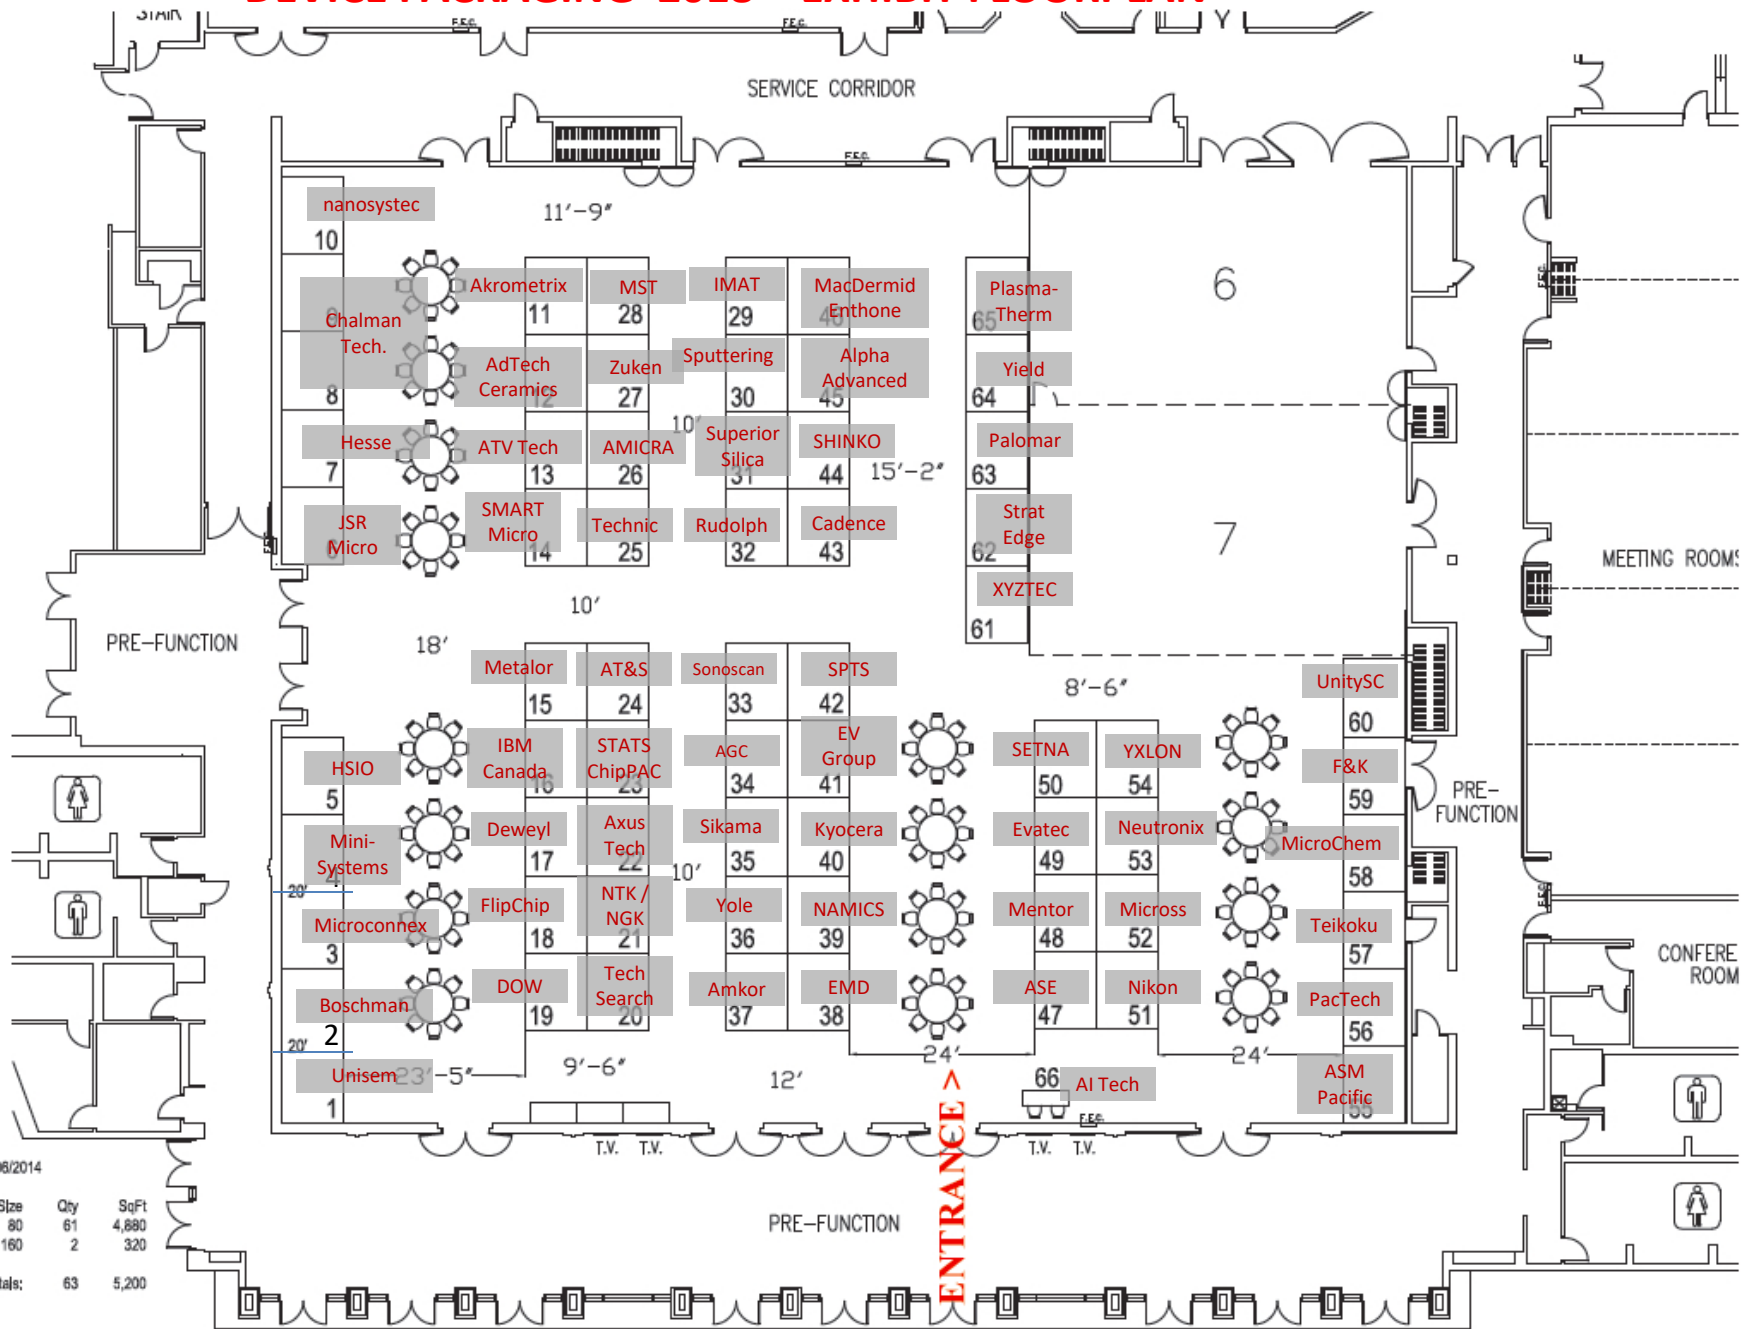

DEVICE PACKAGING 2018 – EXHIBIT FLOORPLAN

Inventory as of 02/08/2014

Dimension	Size	Qty	SqFt
8'x10'	80	61	4,880
8'x20'	160	2	320
Totals:		63	5,200