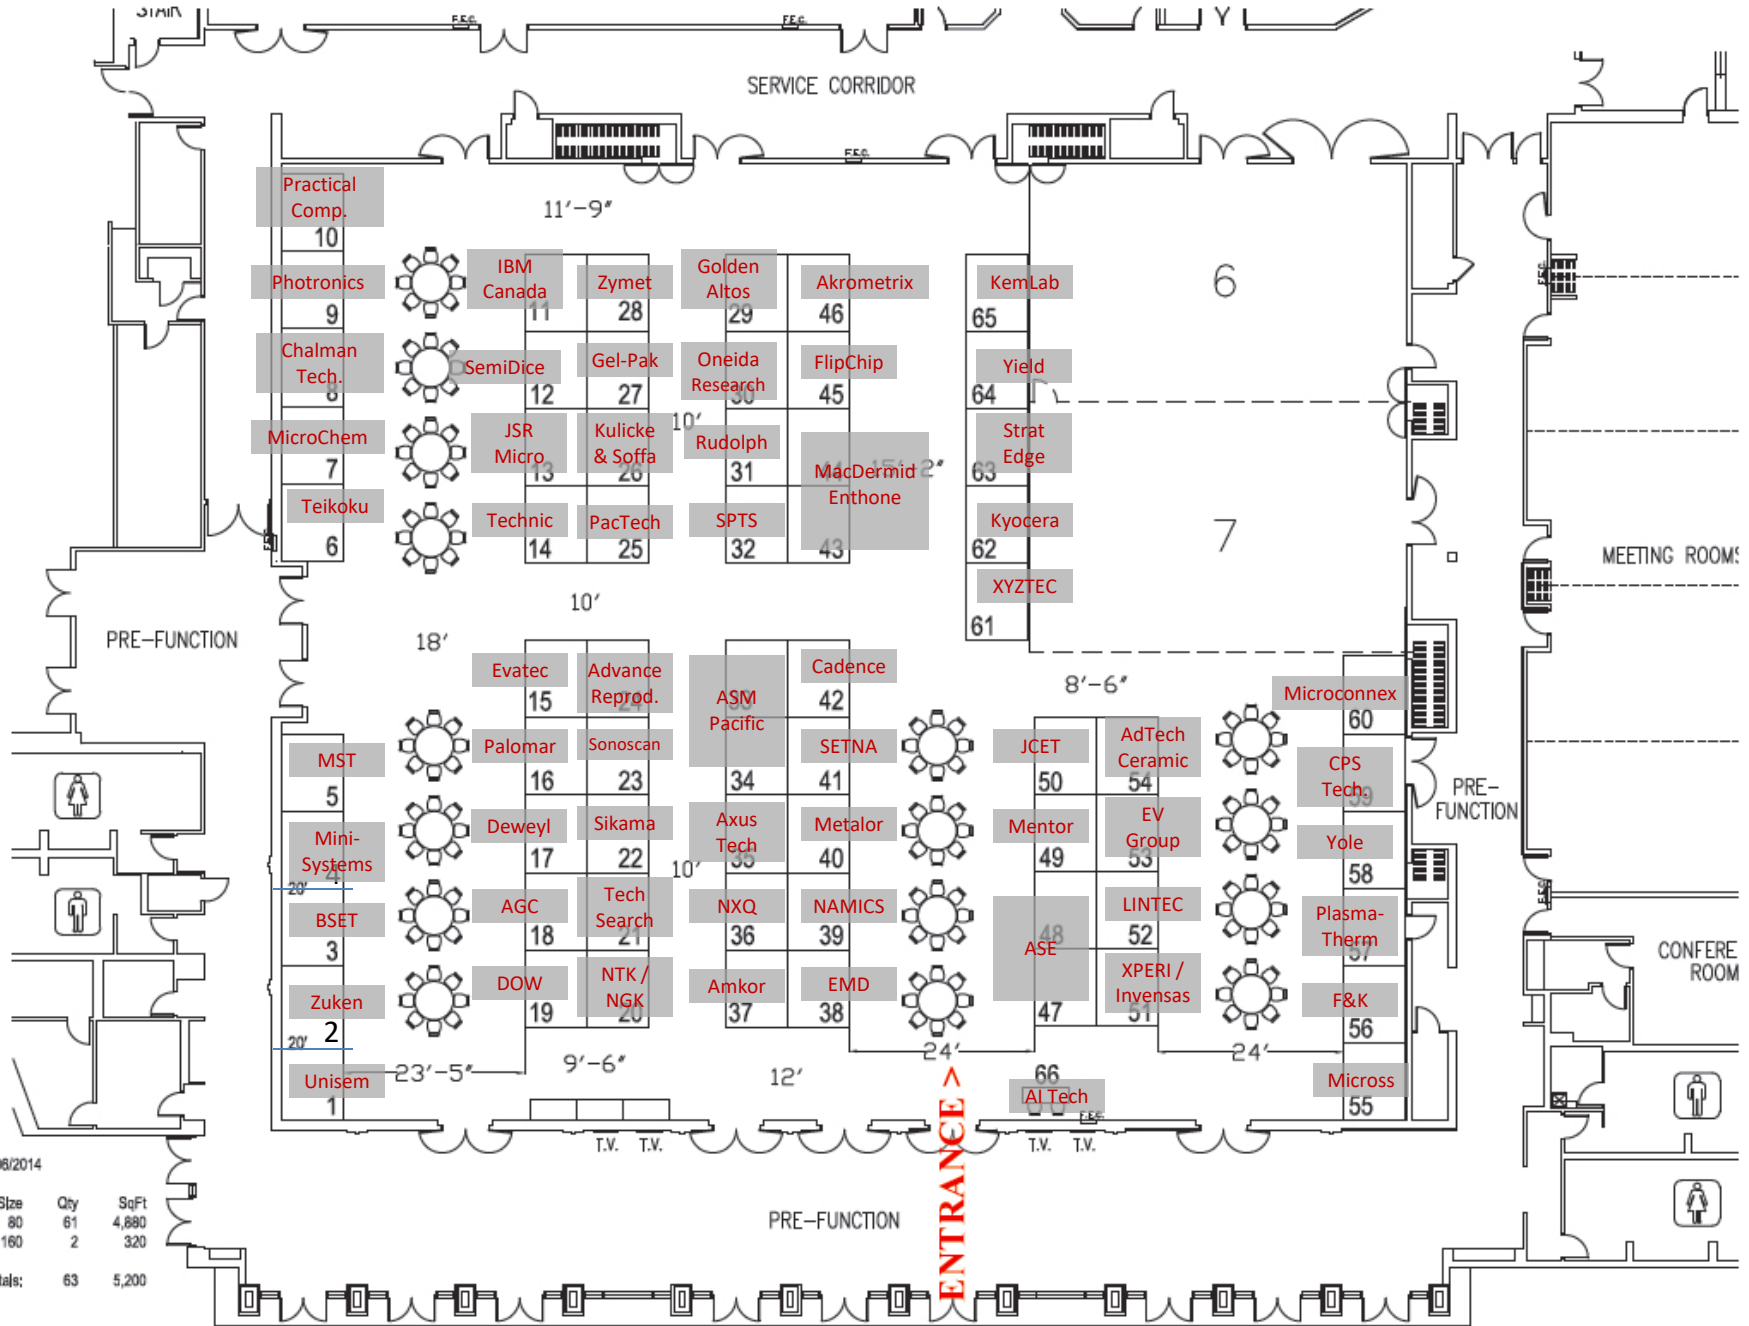

DEVICE PACKAGING 2019 – EXHIBIT FLOORPLAN

Inventory as of 02/08/2014

Dimension	Size	Qty	SqFt
8'x10'	80	61	4,880
8'x20'	160	2	320
Totals:		63	5,200